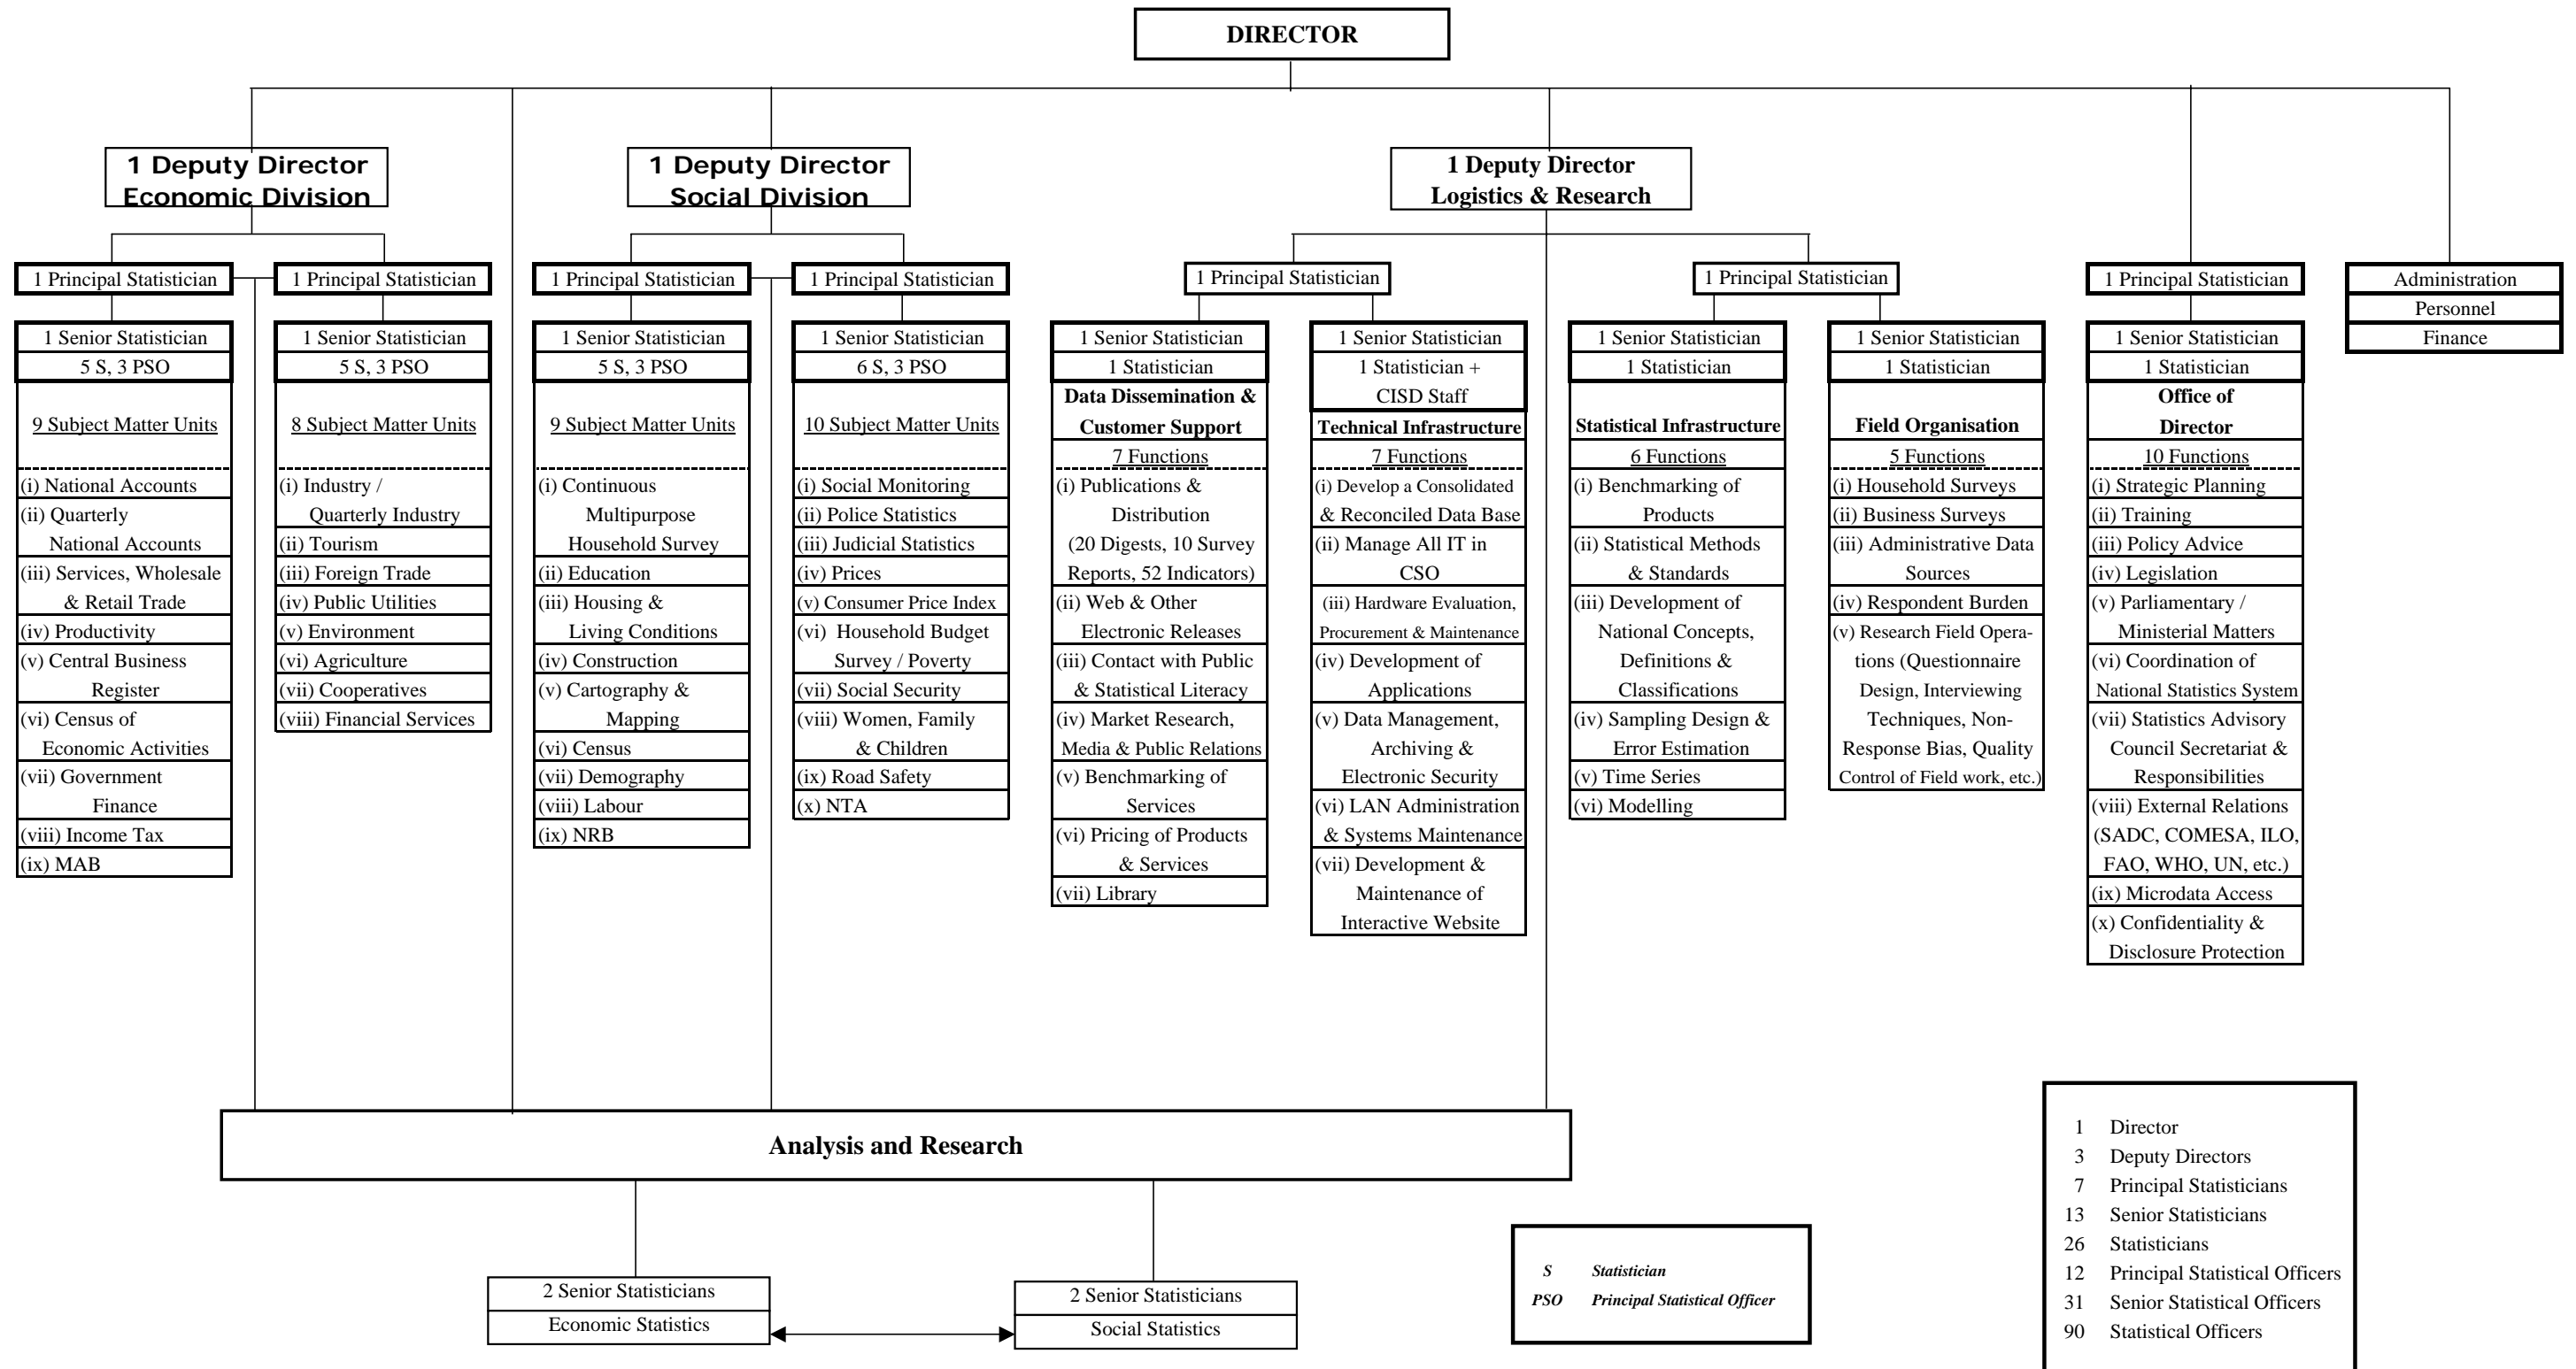

**CENTRAL STATISTICS OFFICE
PROPOSED ORGANISATION CHART**

The 31 Senior Statistical Officers (SSOs) on the proposed establishment are not shown in the chart because their deployment depends on the presence of a Statistician or a Principal Statistical Officer in any given unit. The 90 Statistical Officers (SOs) on the proposed establishment are not shown in the chart because their deployment depends on the work demands at any point in time.