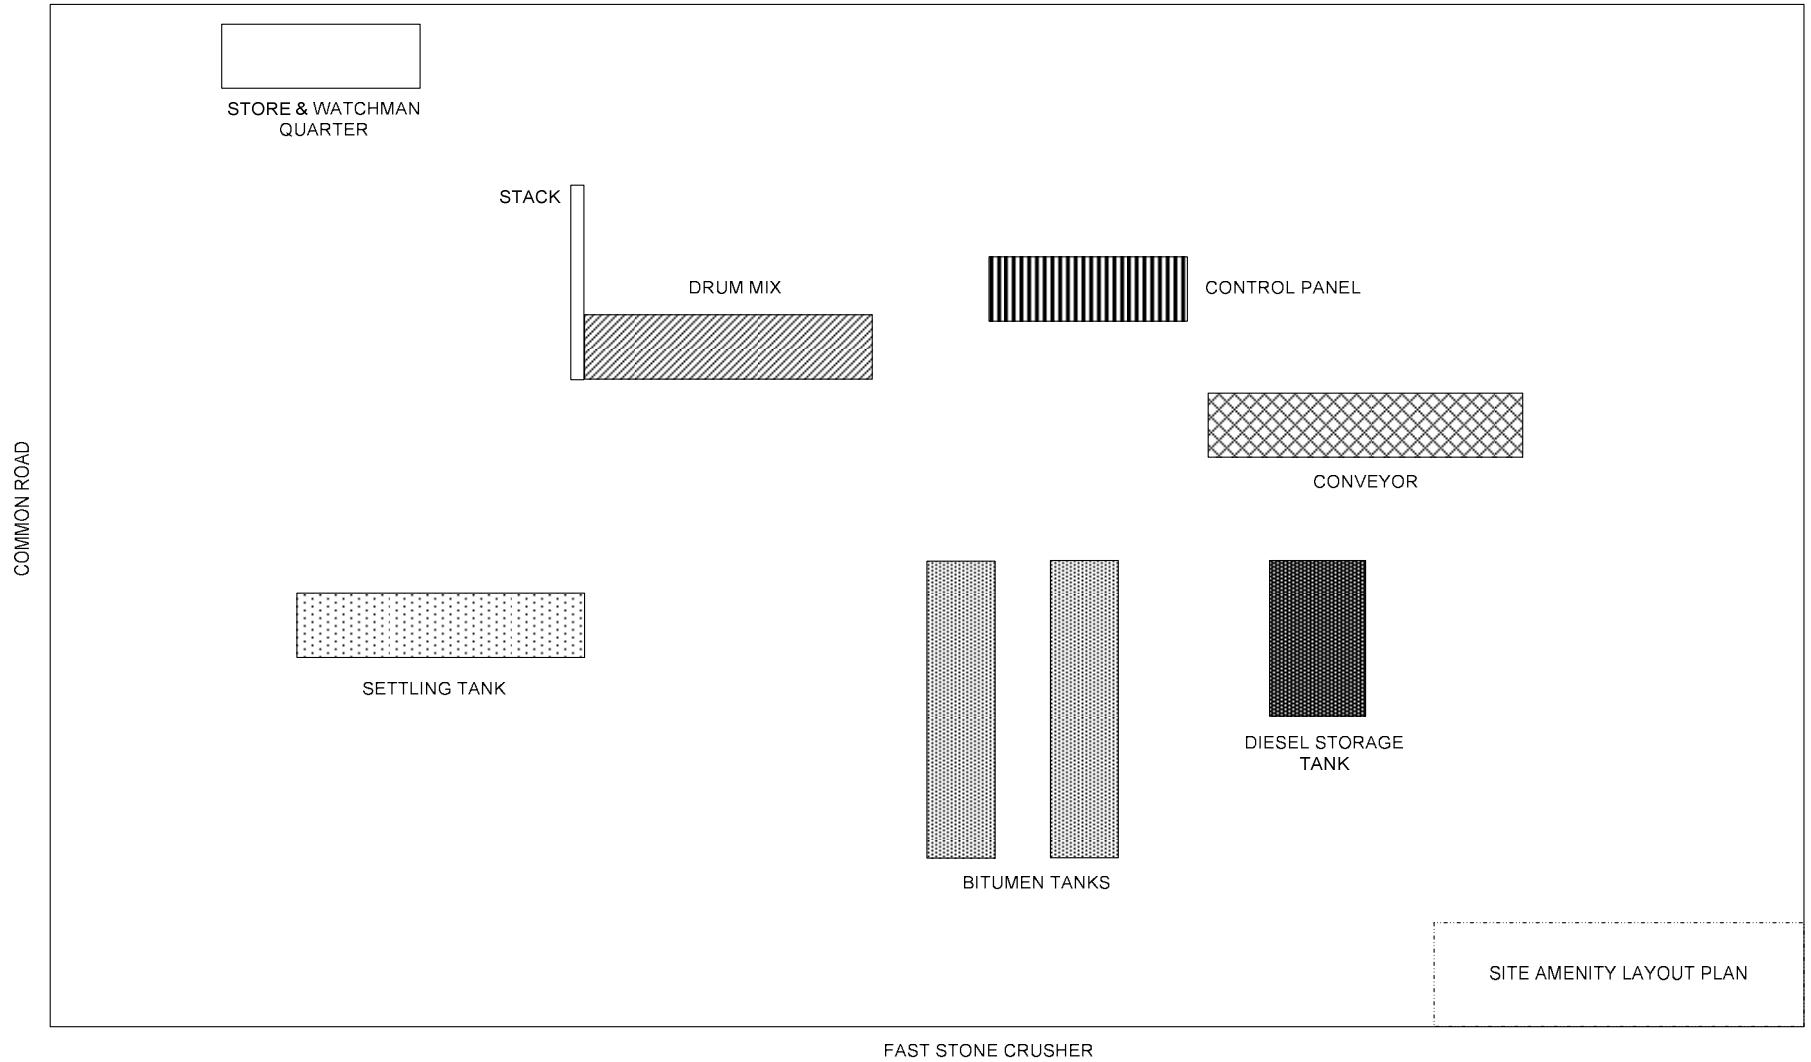

Sugar Cane Fields

COMMON ROAD

STORE & WATCHMAN QUARTER

STACK

DRUM MIX

CONTROL PANEL

CONVEYOR

SETTLING TANK

DIESEL STORAGE TANK

BITUMEN TANKS

FAST STONE CRUSHER

SITE AMENITY LAYOUT PLAN